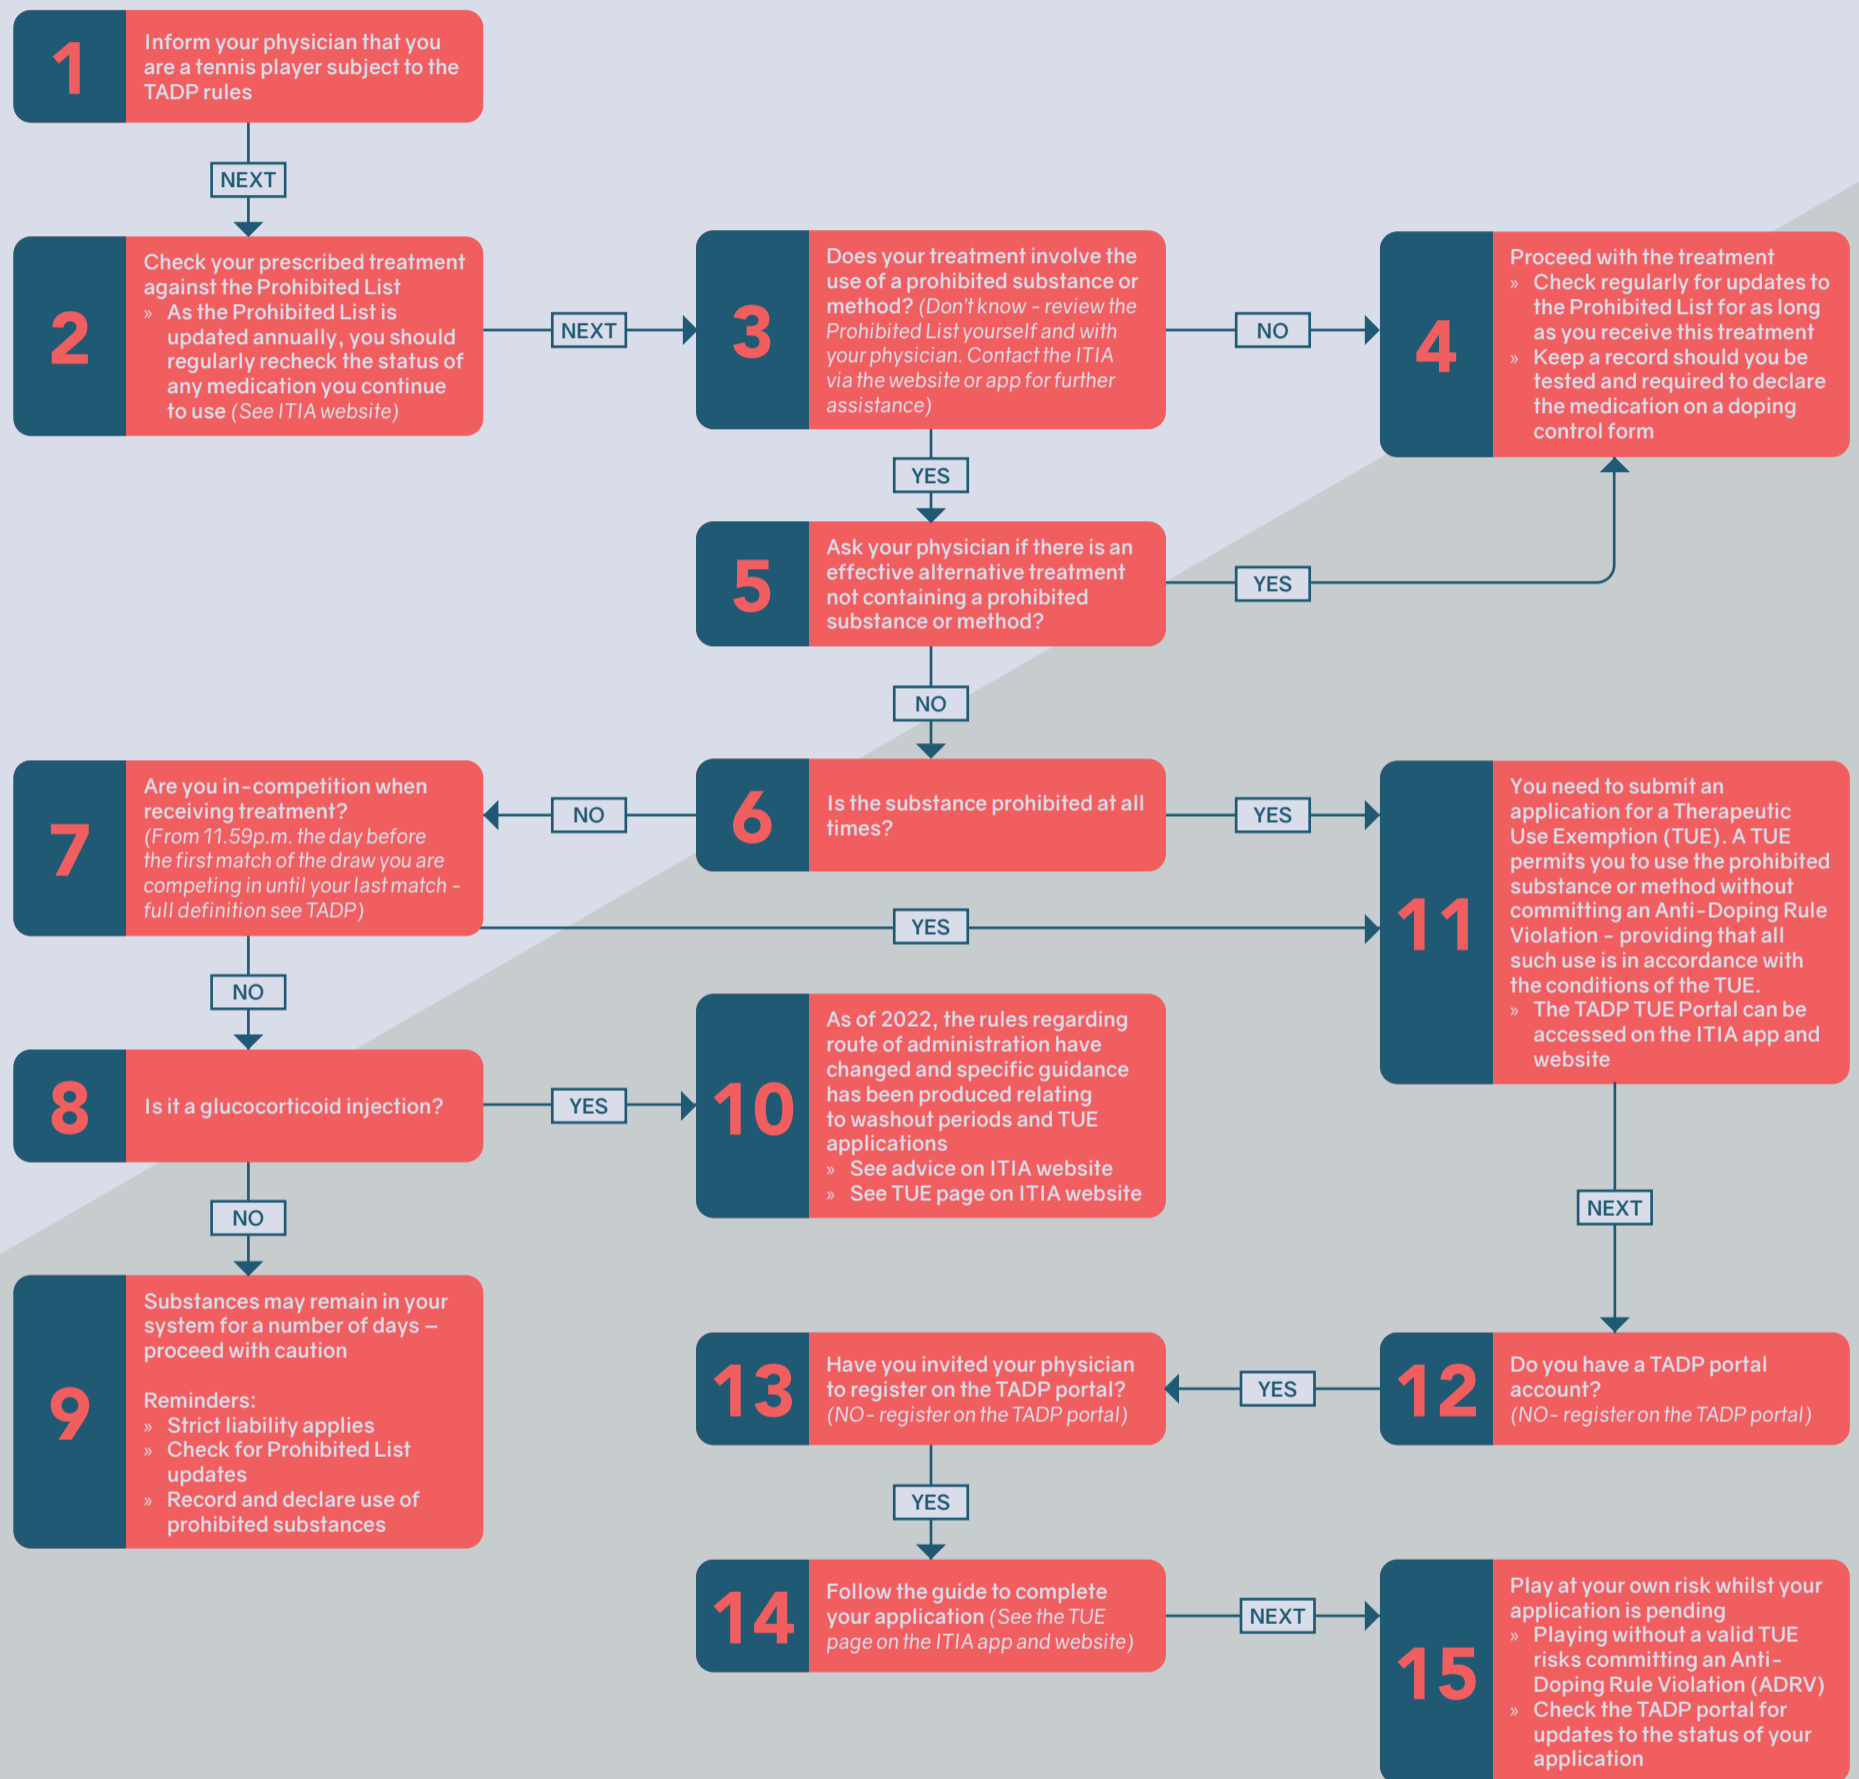

PLAYER MEDICAL TREATMENT GUIDE

This step-by-step guide is to help players receiving medical treatment to abide by the rules of the TADP.

Please contact the ITIA for further assistance or to ask any questions about the TADP, the Prohibited List or the TUE process.

DOWNLOAD THE APP

SCAN FOR TADP PORTAL

PROTECT THE SPORT
Make the right call - if you are worried that corruption or doping may be taking place, share your concerns with us.

WWW.ITIA.TENNIS

Tennis you can trust.